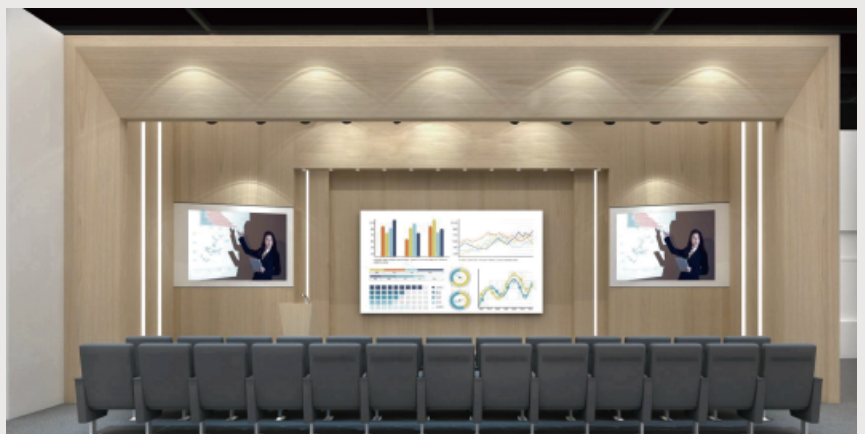

Dual system | Dual Wi-Fi channel | 4+16G storage

Meeting Room Solution >>>>

◎ Common meeting room

Ultra-wide display viewing angle, 350nit brightness, promising a comfortable and bright meeting environment for enterprise or government.

◎ Video conference room

Compatible with mainstream video conferencing software, ensuring smooth screen share without buffering or sound sync issues.

◎ Lecture hall

Born for large-scale meetings, able to deliver an immersive learning or meeting experience for all the viewers.

6 Reasons Why **Absenicon** >>>>

Standard Large-format LED video wall

138" standard size
16:9 standard aspect ratio
Immersive viewing experience

1

All-in-One Design

Integrated display with power supply,
control systems and audio
No external equipment required
Hidden cable design

2

Ultra-slim Frame

28.5mm thickness
5mm ultra-slim frame
94% screen-to-body ratio

3

Stunning Visuals

High refresh rate, high gray scale,
wide color gamut

- 110% NTSC color gamut
- 1920 x 1080p
- 160° wide viewing angle
- Bezel-free